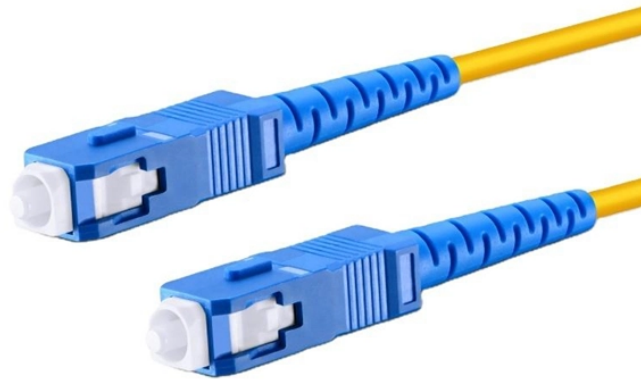

Price of tray-type cable trays in Mile

Price of tray-type cable trays in Mile

As a less-expensive alternative to conduit, a stronger alternative than wire basket, and superior to generic tray, Snap Track saves on labor and reduces total installed costs.

The cost of steel cable trays generally falls between \$5 and \$25 per meter, depending on several factors such as the tray's gauge, finish, and the specific features of the tray.

Cable Tray Washer Kit, Steel (50 Pack) Cable Tray Splicer, Washer Kit, Material: Carbon Steel, Finish: Electroplated Zinc, Package of 50

There are a few types of cable trays including: solid-bottom trays, cable channel or trough trays, ventilated trays and ladder trays. There are a large number of cable tray fittings that are made ...

Price List Cable Tray 2024 - Free download as PDF File (.pdf), Text File (.txt) or view presentation slides online.

Cable tray are used in wiring of buildings to support electrical cables and wires that are used to distribute power, controls and communication. The cable tray are for hot dip galvanized ...

Also known as basket trays, wire mesh trays may be cut or bent in configurations like curves, slopes, and tees to accommodate complex cable runs. These trays mount on walls, overhead, or under ...