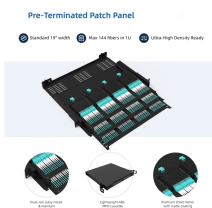

Compression fitting connection Mineral insulated, with compensation cable, available with various sheath materials -40...+1250°C / +2282°F View product details

Contact Us

For more information, pricing, or custom network solutions, please contact us: