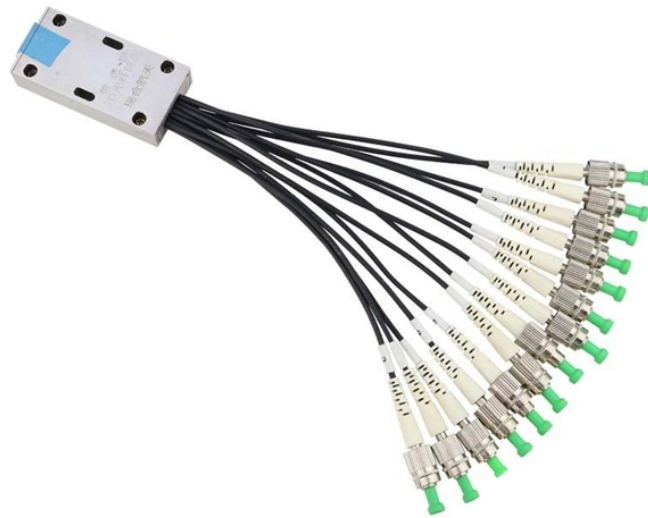

Price of professional temperature measurement optical cable in Sierra Leone

Price of professional temperature measurement optical cable in Sie

	<p>Sierra Leone imports most of its Optical fibre cables from India, Ghana. The top 3 importers of Optical fibre cables are India with 21,205 shipments followed by United States with ...</p>
---	--