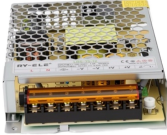

## Price of power distribution busbars for sale

We carry a full line of busbars and DC distribution centers are specialized components used in DC electrical systems to efficiently distribute power.

Pricing (USD) Filter the results in the table by unit price based on your quantity. Power to the Board Busbar, 100A, 480 VAC, 56 Pin, 2-pole Gladitaor UL1077 protectors without auxiliary components. ...

Shop marine busbars for clean, reliable 12V/24V power and grounding distribution. Corrosion-resistant, marine-grade, and trusted by boat owners and installers.

A 4-stud power distribution block is perfect for electrical wiring in cars, trucks, boats and more. You get high-quality stainless steel posts and a nickel-plated busbar built into an insulated nylon base.

4 Post Power Distribution Block Bus Bar with Cover  
- Made in The USA - 250 Amp Rating - Marine, Automotive, and Solar Wiring - Set of 2 (5/16")  
50+ bought in past month