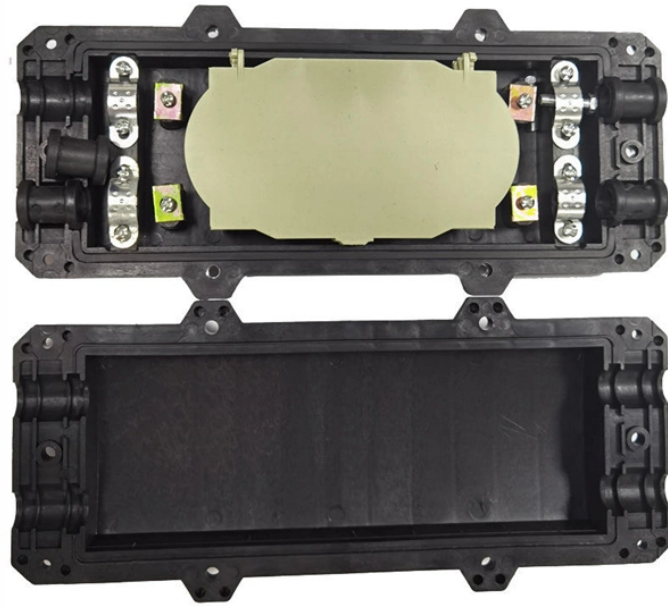

Price of power distribution box cutting machine

Price of power distribution box cutting machine

Shop box making machinery from Neway Packaging! Our box making machines allows you to produce packages at the right time, right size and right quantity.

This production line is equipment for production of distribution boxes. The strip coil to be processed is manually placed on the uncoiler, and then corrected and tensioned.

(3) The automatic cutting, stripping, semi stripping and bending functions can be completed at one time. It can instantly change the specifications and sizes of wires, and save 3 labor for you. The economic ...

The AB2500 box making machine is easy to operate by a single person. With one-time feeding, it completes slotting, paper separation, horizontal pressing, vertical pressing, cross-cutting, punching, ...