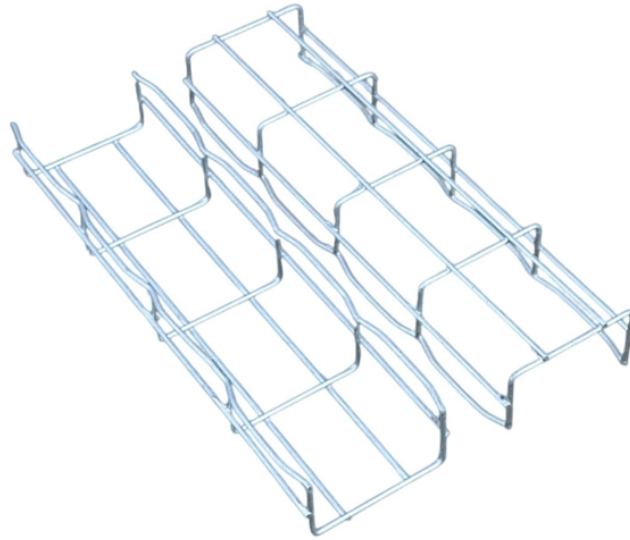

Price of outgoing terminals for secondary distribution boxes

Price of outgoing terminals for secondary distribution boxes

Found a lower price? Let us know. Although we can't match every price reported, we'll use your feedback to ensure that our prices remain competitive. Where did you see a lower price?

Established in 1963, "elmex" initially specialized in producing DIN rail terminal blocks for switchgear and control gear devices. Over six decades, "elmex" has grown and gained a reputation for being a ...

Choose from our selection of terminal boxes, including over 4,300 products in a wide range of styles and sizes. Same and Next Day Delivery.

The Price DDV is an economical, non-mixing dual duct terminal unit that precisely regulates the flow of conditioned air to a room or zone in response to thermostat demand for cooling or heating.