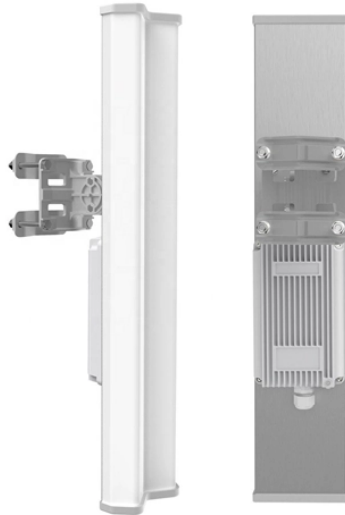

Price of neutral busbar for distribution box

Price of neutral busbar for distribution box

Joinworld 300A Bus Bar 12V DC Waterproof Power Distribution Block with 4 x 3/8" Studs, Heavy Duty Marine Battery Bus Bar Terminal Block 12 Volt for Automotive, Car, Solar Wiring - Positive & Negative

□Widely Used□The terminal strip has a wide range of applications, not only suitable for common PZ30 distribution box, but also widely used in all kinds of control cabinets, lighting systems ...

Choose from our selection of power distribution bars in a wide range of styles and sizes. Same and Next Day Delivery.

Discover power distribution blocks featuring brass and stainless steel construction. Suitable for marine, automotive, and renewable energy projects.

Discover insulated neutral bars with durable construction and versatile applications. Explore options with varying terminal positions to meet your needs.

This is an outstanding product for the insulated neutral in a sub-panel (e.g. needed when you install a backup generator). It also matches the dimensions of the standard bus bar, so you can use only the ...