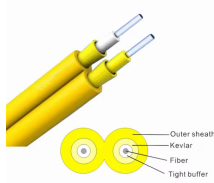

□Widely Used□The terminal strip has a wide range of applications, not only suitable for common PZ30 distribution box, but also widely used in all kinds of control cabinets, lighting systems ...

Choose from our selection of power distribution bars in a wide range of styles and sizes. Same and Next Day Delivery.

Discover power distribution blocks featuring brass and stainless steel construction. Suitable for marine, automotive, and renewable energy projects.

Discover insulated neutral bars with durable construction and versatile applications. Explore options with varying terminal positions to meet your needs.

This is an outstanding product for the insulated neutral in a sub-panel (e.g. needed when you install a backup generator). It also matches the dimensions of the standard bus bar, so you can use only the ...