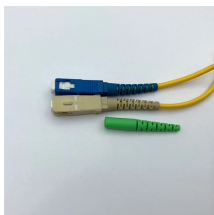

Square D QO 200 amp 8-Space 16-Circuit Outdoor Main Breaker Load Center with Feed Thru Lug is UL listed for residential, commercial, and industrial power distribution.