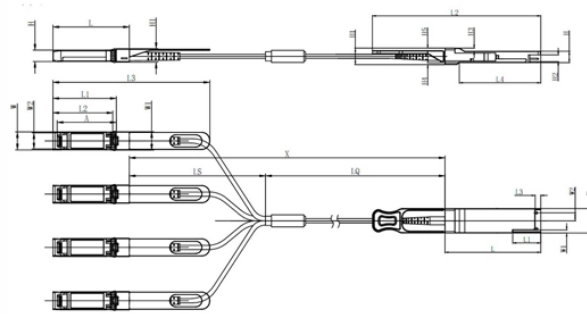

Price of industrial sockets for connecting distribution boxes

Unit mm

QSFP28	L	L1	L2	L3	L4	W	W1	W2	H	H1	H2	H3	H4	H5	H6
Max	72.2	-	128	4.35	61.4	18.45	-	6.2	8.6	12.4	5.35	2.5	1.6	2.0	-
Type	72.0	-	-	4.20	61.2	18.35	-	-	8.5	12.2	5.2	2.3	1.5	1.8	6.55
Min	68.8	16.5	124	4.05	61.0	18.25	2.2	5.8	8.4	12.0	5.05	2.1	1.3	1.6	-

SFP28	L	L1	L2	L3	W	W1	W2	H	H1	A
Max	57.6	47.7	44.55	119.9	13.8	14.0	12.3	8.7	10.3	45.25
Type	57.4	47.5	44.35	117.9	13.55	13.8	12.1	8.5	10.1	45
Min	57.2	47.3	44.15	115.9	13.3	13.6	11.9	8.4	9.9	44.65

Price of industrial sockets for connecting distribution boxes

Yueqing Beigang Industrial Socket Distribution Box is an electrical distribution device that adopts a plug-in method, which is more convenient and practical than traditional terminal wiring. The built-in circuit ...