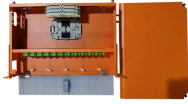

Price of industrial sockets for connecting distribution boxes

Unit mm

QSFP28	L	L1	L2	L3	L4	W	W1	W2	H	H1	H2	H3	H4	H5	H6
Max	72.2	-	128	4.35	61.4	18.45	-	6.2	8.6	12.4	5.35	2.5	1.6	2.0	-
Type	72.0	-	-	4.20	61.2	18.35	-	-	8.5	12.2	5.2	2.3	1.5	1.8	6.55
Min	68.8	16.5	124	4.05	61.0	18.25	2.2	5.8	8.4	12.0	5.05	2.1	1.3	1.6	-

SFP28	L	L1	L2	L3	W	W1	W2	H	H1	A
Max	57.6	47.7	44.55	119.9	13.8	14.0	12.3	8.7	10.3	45.25
Type	57.4	47.5	44.35	117.9	13.55	13.8	12.1	8.5	10.1	45
Min	57.2	47.3	44.15	115.9	13.3	13.6	11.9	8.4	9.9	44.65

Price of industrial sockets for connecting distribution boxes

Yueqing Beigang Industrial Socket Distribution Box is an electrical distribution device that adopts a plug-in method, which is more convenient and practical than traditional terminal wiring. The built-in circuit ...