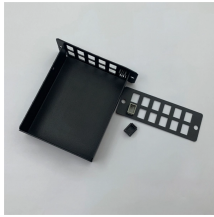

Price of horizontal and vertical cable tray splicing

Price of horizontal and vertical cable tray splicing

Compare Eaton B-Line Expansion Splice Plates, for 5" NEMA / 6" Height Tray, Aluminum, Pair
Expansion Splice Plates, for 5" NEMA / 6" Height Tray, Aluminum, Pair Item #: 270365 CAT #: 9A ...

Cable Tray Vertical Adjustable Splice Plate, 7"
Cable Tray Vertical Adjustable Splice Plate, 7 Inch High, Aluminum, Pair, Requires Supports Within 24 Inch on Both Sides, Per NEMA VE 2

Durable splice plates for cable trays, ladder racks, and telecom support systems engineered for strength, alignment, and reliability from Launch 3 Telecom.

Cable Tray Splicer, Washer Kit, Material: Carbon Steel, Finish: Electroplated Zinc, Package of 50

Our Snap Track splices make the cable tray system easy to install. They also serve as thermal expansion splices, eliminating the need for additional parts!

Enduro offers a full line of fiberglass splice plates designed to provide a structural transition between straight sections and fittings. Enduro splice plates and hardware are sold separately and are not ...