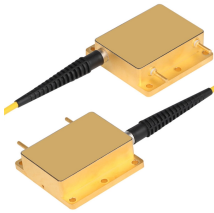

Price of horizontal and vertical cable tray splicing

Price of horizontal and vertical cable tray splicing

Compare Eaton B-Line Expansion Splice Plates, for 5" NEMA / 6" Height Tray, Aluminum, Pair
Expansion Splice Plates, for 5" NEMA / 6" Height Tray, Aluminum, Pair Item #: 270365 CAT #: 9A ...

Cable Tray Vertical Adjustable Splice Plate, 7"
Cable Tray Vertical Adjustable Splice Plate, 7 Inch High, Aluminum, Pair, Requires Supports Within 24 Inch on Both Sides, Per NEMA VE 2

Durable splice plates for cable trays, ladder racks, and telecom support systems engineered for strength, alignment, and reliability from Launch 3 Telecom.

Durable splice plates for cable trays, ladder racks, and telecom support systems engineered for strength, alignment, and reliability from Launch 3 Telecom.

Shop Aluminum Cable Tray and other Rooftops products. Straight Aluminum Ladder Tray, 45° Horizontal Bends and more.

Cable Tray Splicer, Washer Kit, Material: Carbon Steel, Finish: Electroplated Zinc, Package of 50

Our Snap Track splices make the cable tray system easy to install. They also serve as thermal expansion splices, eliminating the need for additional parts!