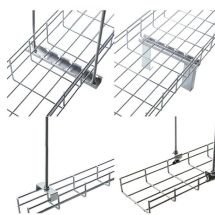

Cable Tray Vertical Adjustable Splice Plate, 7"
Cable Tray Vertical Adjustable Splice Plate, 7 Inch High, Aluminum, Pair, Requires Supports Within 24 Inch on Both Sides, Per NEMA VE 2

Durable splice plates for cable trays, ladder racks, and telecom support systems engineered for strength, alignment, and reliability from Launch 3 Telecom.

Durable splice plates for cable trays, ladder racks, and telecom support systems engineered for strength, alignment, and reliability from Launch 3 Telecom.

Shop Aluminum Cable Tray and other Rooftops products. Straight Aluminum Ladder Tray, 45° Horizontal Bends and more.

Cable Tray Splicer, Washer Kit, Material: Carbon Steel, Finish: Electroplated Zinc, Package of 50

Our Snap Track splices make the cable tray system easy to install. They also serve as thermal expansion splices, eliminating the need for additional parts!

CANABW4VSP ABB ABW4VSP Splice Plate Vertical Adjustable 4 in H Aluminum Manufacturer:ABB Manufacturer #:ABW4VSP Available for backorder

Often field situations necessitate unplanned changes in the horizontal or vertical direction of a cable tray run. Fixed angle and adjustable splice plates provide a means to make horizontal and vertical ...