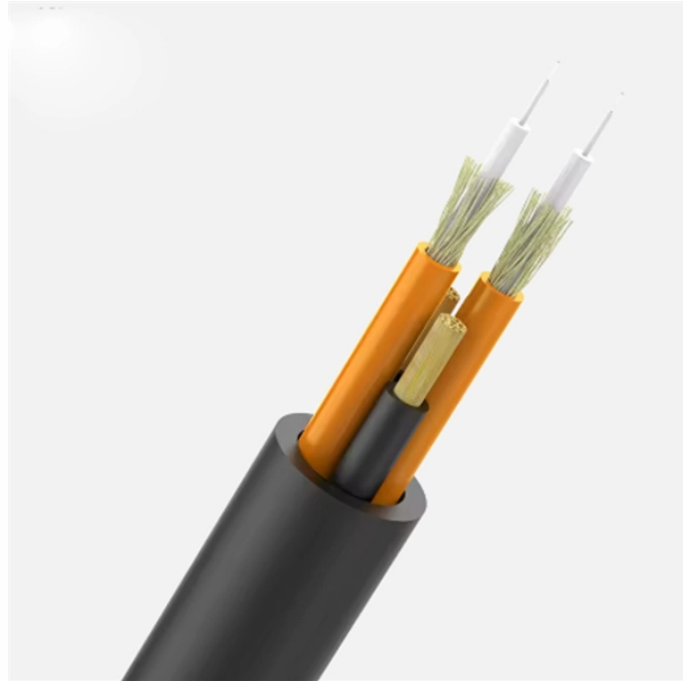

## Price of galvanized ladder-type cable trays in Congo

## Price of galvanized ladder-type cable trays in Congo

We offer top-notch Galvanized Cable Trays in Congo. These metal trays, coated with a special zinc shield, resist rust and last a long time, even in tough environments.

We Jiangsu Holdee electric Co., Ltd can provide customers with cable trunking/solid through cable tray, ladder type cable tray, ventilated cable tray/perforated trough cable tray and wire mesh cable tray.

The cost of galvanized cable ladders and trays is influenced by several factors, including the material used, the type and size of the trays, and the complexity of the installation.

Parco Engineers offers GI ladder cable trays (100-1000mm) with a min. 86-micron HDG coating. ISO & UAF-certified for electrical cable management in data centers, industries & BMS.