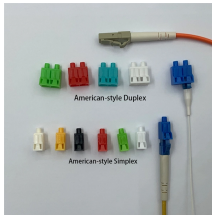

Explore CommScope's efficient and scalable fiber splice panels designed for seamless connectivity. Accommodating LC, SC, and MTP/MPO connectors, these panels are ideal for data centers, ...