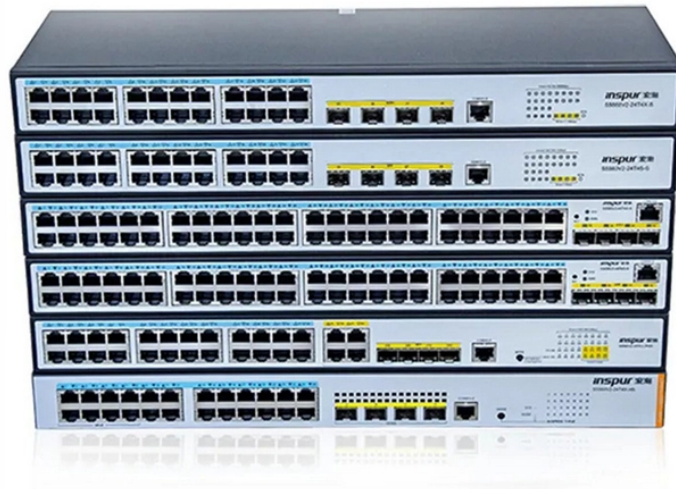

Price of fiber optic cable pulling machine