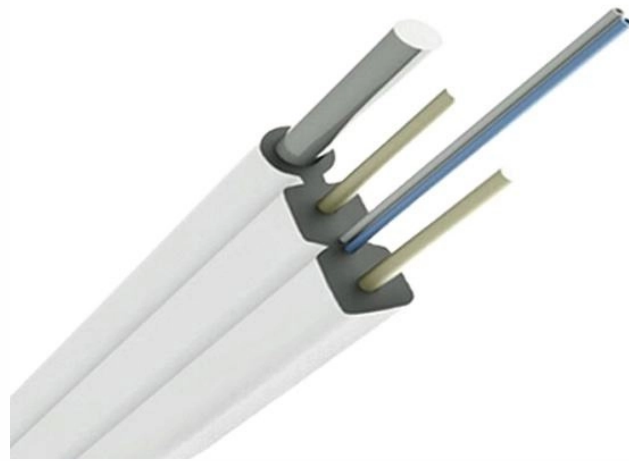

Price of electrical distribution boxes for construction sites in the Philippines

Price of electrical distribution boxes for construction sites in the Ph

Simply chat to buy "junction box" in Construction & Building Materials on Carousell Philippines. Choose from a variety of listings from trusted sellers!

The electrical panel box is a box that is connected to the electrical circuit of the box. If the electrical panel fails, it is not possible to connect the electrical box to the main circuit.

MCB Distribution panel box is a recessed heavy duty ABS compartment housing for Miniature Circuit breakers for DIN Rail type installation that are rigid type and safe

Junction box prices vary based on size, function, and brand. Prices range from as low as ₱11.00 to over ₱240.00.

Find a huge range of SCHNEIDER ELECTRIC Enclosures, Boxes & Cases at element14 Philippines. We stock a wide range of Enclosures, Boxes & Cases, such as Electrical / Industrial, Multipurpose, ...

The electrical panel box is a box that is connected to the electrical circuit of the ...

MCB Distribution panel box is a recessed heavy duty ABS compartment housing ...

Appleton Cast Device Box - Type FSX, 3/4" Shallow Type, (M.I.) Model# FSX-1-75 Appleton ₱1,628.00