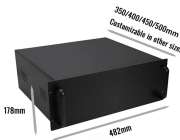

Price List Cable Tray 2024 - Free download as PDF File (.pdf), Text File (.txt) or view presentation slides online.