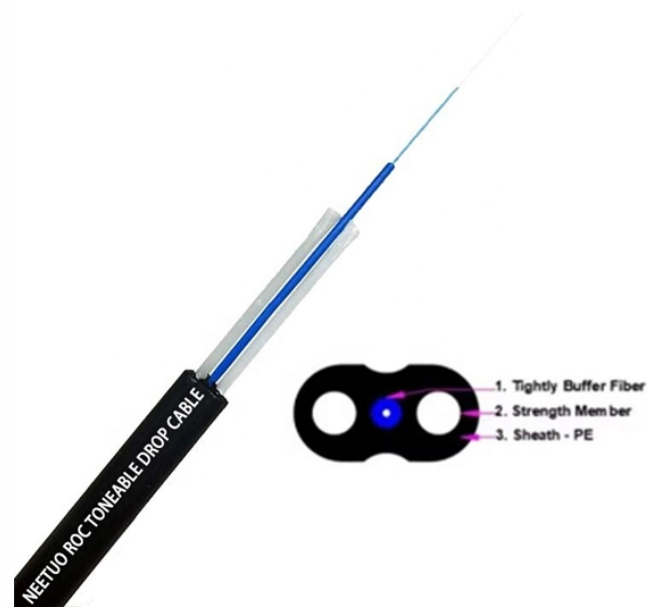

## Price of copper sheet metal for distribution boxes

## Price of copper sheet metal for distribution boxes

Source over 166 copper sheets & rolls for sale from manufacturers with factory direct prices, high quality & fast shipping.

We can cut copper coil any length, from 20 lineal feet up to 500 lineal feet. Choose whole coil or partial coil - we can break it up and price it based on the exact size needed.