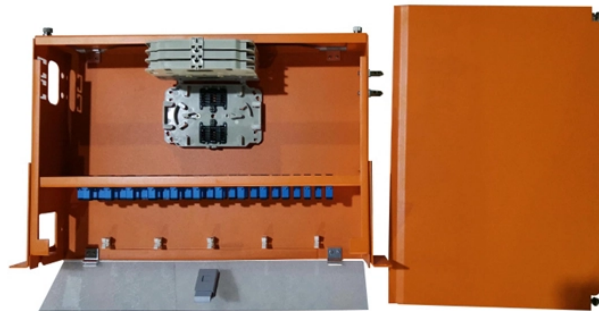

Price of contactor circuit for distribution box

Price of contactor circuit for distribution box

Find here for LK (Lauritz Knudsen) switchgears, control gears price list & catalogue PDF.

RCBO RCBO is designed for use in domestic, commercial and industrial distribution systems for ensuring protection from leakage current, short circuit & over load.

Find here for LK (Lauritz Knudsen) switchgears, control gears price list & catalogue PDF.

The series JKC1 AC contactor is applicable at the line of AC 50/60 Hz, rated voltage up to 660V and rated current up to 95A for remote switch, breaking and frequent starting, controlling the AC motor.

These Legrand Price Lists contains : Power Switchgear - DMX3 Air Circuit Breakers, DRX & DPX MCCBs & Accessories, Multi function Meters, Digital Meters, Contactors, Thermal Relays, Modular ...

Shop for Contactor Panels in Wiring Devices. Global Industrial is a Leading Distributor of Lighting & Electrical supplies.