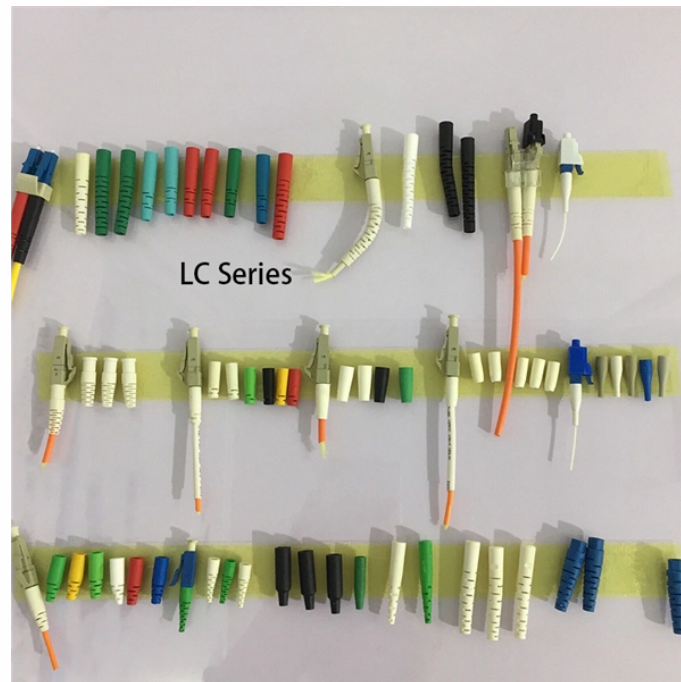

Price of cable trays for low-voltage electrical engineering shafts

Price of cable trays for low-voltage electrical engineering shafts

Cable trays and baskets are designed to help support and route cable bundles in an organized manner along ceilings or walls. Shop for cable tray systems now.

Our Wire Mesh Tray creates a dedicated pathway for all low-voltage and data cables. It is constructed of precision-engineered, high-quality welded steel wire and is the result of decades of ...

Types of Vertical Cable Trays: A Comprehensive Guide Vertical cable trays are essential components in modern electrical infrastructure, designed to organize, support, and protect cables in multi-level ...

The Aluminum I-Beam Design Of Itray Is Perfect For Industrial Installations With Large Diameter Cables In Long Span Situations, Minimizing Total Tray Width and Creating A Smooth Transition Between ...

The slide-on five foot wire tray covers and protects cable - install additional trough sections as needed. They join together with coupling. Angle and Tee make it easy to turn corners. Push-on end caps ...