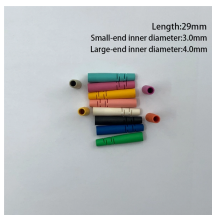

Découvrez le prix de nos fils et câbles électriques. Une large gamme fournitures, fils et câbles électriques à Madagascar proposé par Gaïa.