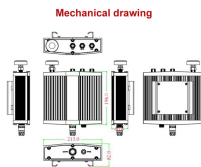

CEP # 6506-GU Temporary Power Distribution Box, GFCI. 50 AMP 250V INLET. OUTLETS: 1-50A 125/250V, 1- 30A 250V L6-30R, 6- 20A 125V GFCI, 5- 20R Straight Blade. Price/Each. Peace of Mind!

Browse power distribution boxes with circuit breaker protection and multiple outlet configurations. Shop durable solutions for construction and emergency use.