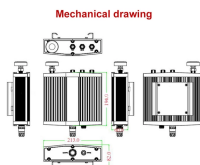

Types of Fiber Distribution Boxes A Fiber Distribution Box (FDB) is a critical component in fiber optic networks, serving as a connection and distribution point for optical fibers. These ...