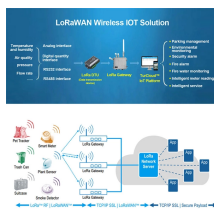

Shop for Electrical Boxes in Breakers, Distributors, and Load Centers. Buy products such as Hyper Tough PVC One-gang Box Receptacle Switch/Outlet Electrical Box TD35071Z, 4.25 in X 2.75 in X ...