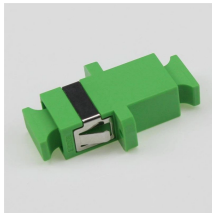

GAO's box includes features such as cable management, splicing trays, and connector adapters. Our boxes ensure reliable and efficient fiber optic connectivity by offering a centralized and organized ...