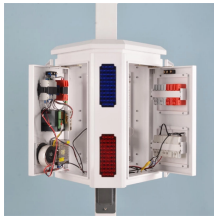

Price of a 4-port fiber optic fusion splice terminal box

Price of a 4-port fiber optic fusion splice terminal box

This Indoor Wall Mounted Single Door Optical Fiber Information Panel from ShowMeCables is ideal for end terminations of fiber optic runs in residential or commercial buildings.

FTB104F Fiber mini box is designed specially for FTTx application, which suits for jointing fibers pigtail and it protects fiber optic splices and helps to distribute cable in ftth indoor fiber access terminal ...

This plastic indoor/outdoor fiber optic terminal box has a latching top for easy access and accepts up four SC simplex or four LC duplex panel mount couplers. It is used to interconnect fiber splices and ...

This plastic indoor/outdoor fiber optic terminal box has a latching top for easy ...

FBR-11605 Fiber-Optic Distribution Box, 4-Core is a high quality product by Bud Industries used for electronic enclosure applications.