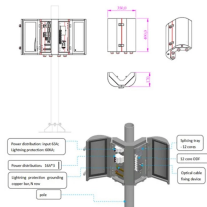

The Cable Tray System is equipped with side return flanges and designed to eliminate any sharp edges. This cable tray system incorporates slot patterns, enabling efficient equipment placement and ...

Discover the key factors affecting cable tray price per meter, including materials, demand, and competition. Get cost insights and future pricing trends.