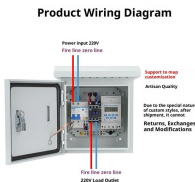

Shop Our Inventory Of Power Distribution Units (PDU) Online. Graybar Is Your Trusted Distributor For Power And Protection.

With the 3 Outlet Wall Mount Smart Power Distribution Unit by Big Dog Power, that world is now a reality. This state-of-the-art device is more than just a power strip; it's the central nervous system of ...