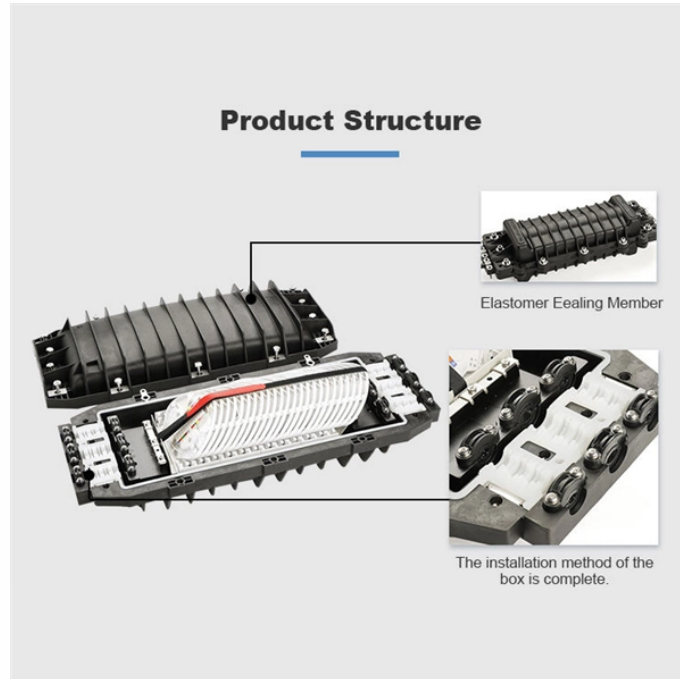

## Price of Two-Dimensional Fiber Optic Panels

Configured for Polarity A and designed for implementations in 40G/100G networks, this fiber optic patch panel is designed for Data Centers, Telecommunication and Enterprise network environment.