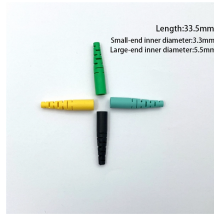

Find your three-phase protection relay easily amongst the 165 products from the leading brands (Littelfuse, CIRCUTOR, FANOX, ...) on DirectIndustry, the industry specialist for your professional ...

Contact Us

For more information, pricing, or custom network solutions, please contact us:

Website: <https://hashherbcafe.co.za>

Email: hello@hashherbcafe.co.za

Phone: +27 63 814 7295

Address: 15 Galaxy Road, Linbro Business Park, Johannesburg, 2065, South Africa

This document is for informational purposes only. Specifications subject to change without notice.