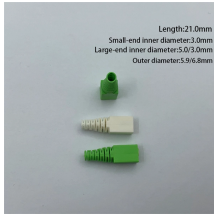

The RD6 DIN mount monitoring protection relay for use in 3 phase sequence voltage, and monitors three phase AC supplies for incorrect phase sequence, phase failure and phase imbalance on ...

Choose from our selection of phase loss relays, including spade-terminal relays, DIN-rail mount interface relays, and more. Same and Next Day Delivery.