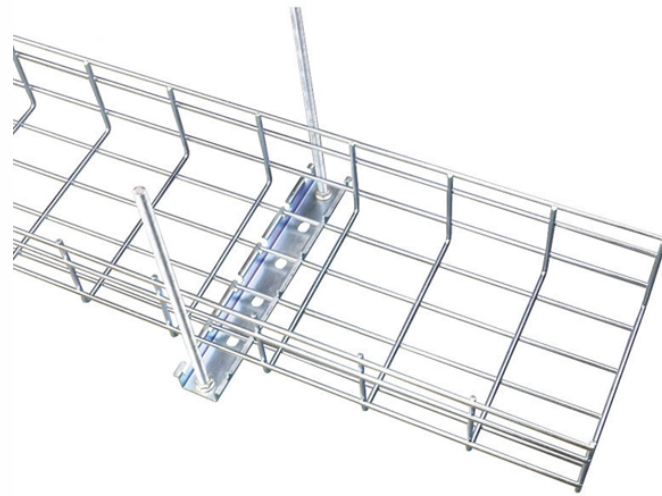

Price of Temporary Power Distribution Boxes in Bangladesh

Price of Temporary Power Distribution Boxes in Bangladesh

With compatibility for 16A, 32A, and 63A power systems at 230V or 400V, this rugged unit features cable grounding, screw terminal connections, and a compact IP67-rated design. Ideal for temporary power ...

Distribution Box Types : 1 Way 2 Way 2 & 3 Way 4 Way 6 & 9 Way 7 To 10 Way 1 Add To Cart Buy Now

Bangladesh - Shop for Best Online at Daraz .bd
Wide Variety of power distribution box. Great Prices, Even Better Service.

With compatibility for 16A, 32A, and 63A power systems at 230V or 400V, this ...

Supply and install an auto control panel for an air distribution system constructed with 18 SWG sheet steel painted with two coats of epoxy paint over a coat of primer, including all necessary equipment, etc.