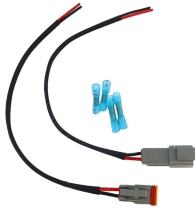

Price of Single-Phase Explosion-Proof Distribution Box

The new doghouse (portable distribution system) is ideal for tradeshow and exhibitions where a large number of convenience receptacles are needed over a wide area.