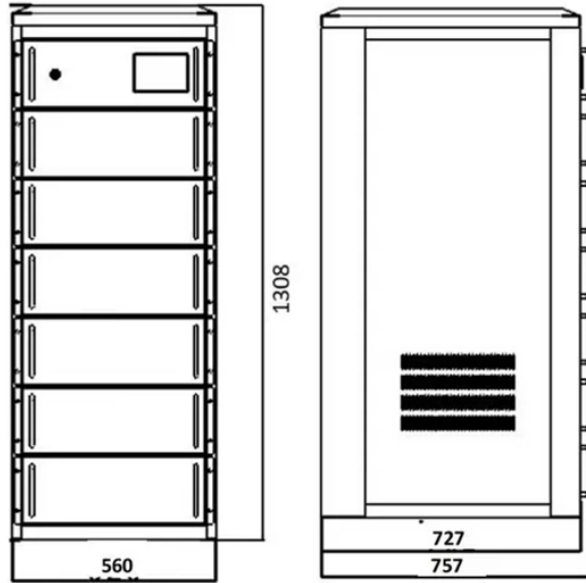

Price of SPM-2 Optical Power Meter

Price of SPM-2 Optical Power Meter

Ridea SPM2 is a family of spider-based power meters available for road, track/single speed and mountain bikes.

How much do optical detectors and power meters cost? Prices for new systems typically range from \$1,000 to \$20,000, depending on the detector type, sensitivity, and added features like data logging ...

Optical Power Meter – 4-in-1 Fiber Optic Tool with VFL, RJ45 Tester & LED Light – Rechargeable Fiber Light Meter for 800–1700nm Signal Testing – Network Maintenance Device

Browse optical power meters designed for network installation and maintenance. Shop reliable fiber testing equipment with multiple wavelength support.