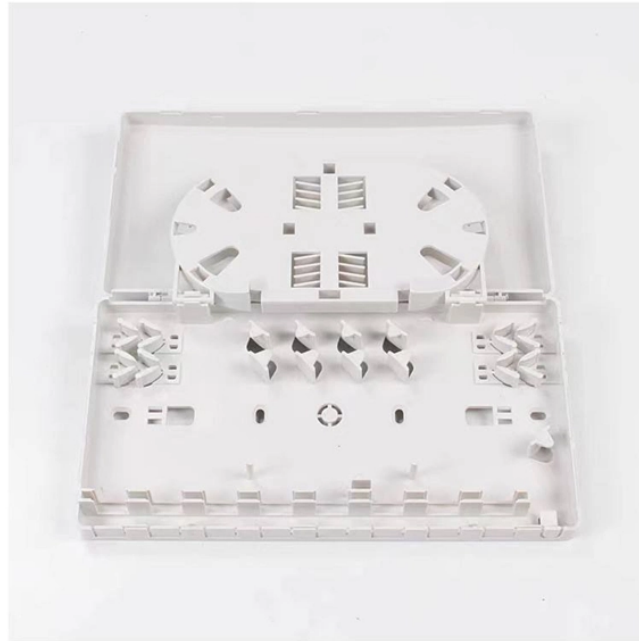

Price of Power Cable Connection Box