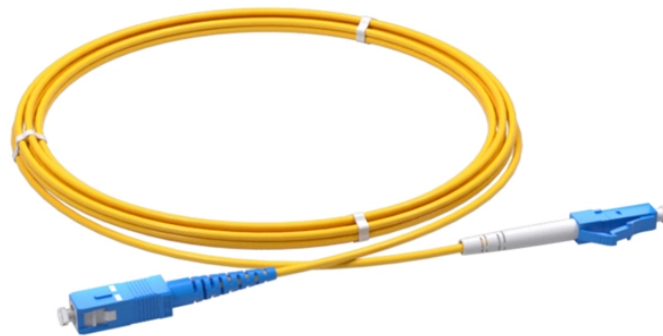

Price of Plastic Distribution Box Mounting Plate

Price of Plastic Distribution Box Mounting Plate

Since PVC junction boxes are lighter and easier to install than NEC approved metal enclosures, they are a great option for protecting electrical connections with less work and less expense. All junction ...

With a hinged grey cover and a spacious 11.4 in. x 7.5 in. x 5.5 in. interior, this enclosure ensures maximum protection from dust and water. The box includes a mounting plate and wall bracket for ...

Choose from our selection of electrical box brackets, including mounting adapters, mounting brackets, and more. Same and Next Day Delivery.

Sale! Mounting Plate for Junction Box, ABS Plastic, easy installation for electrical boxes.

Easy to secure and organize the internal components of the junction box, such as terminals, switches, or receptacles ensuring they are properly installed and maintained within the box.

Discover efficient plastic surface mounting distribution box solutions designed for optimal power distribution. Enhance your operations with reliable, durable equipment tailored to your needs.