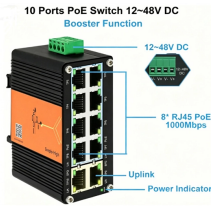

How much does a Electrical Box Mounting Hardware cost? A typical price for a Electrical Box Mounting Hardware is \$4.98 but can range from approximately \$2.98 to \$11.

This switch box are specially used on button, terminal boards, electronic device control equipment, is featured with waterproof, dustproof and corrosion proof, can be used instead of glass fiber seal box.