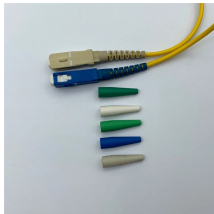

Get free shipping on qualified Outdoor Weatherproof Boxes products or Buy Online Pick Up in Store today in the Electrical Department.

Shop weatherproof electrical boxes including outdoor outlet boxes and waterproof exterior solutions. Durable, versatile, and NEC-compliant options available!