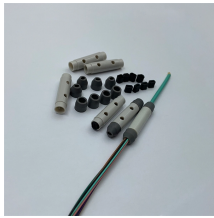

Price of Outdoor Large Electrical Boxes and Distribution Boxes

Price of Outdoor Large Electrical Boxes and Distribution Boxes

Protect your outdoor electrical connections from rain, snow, sun & dust with our durable, UL Listed Daier outdoor junction boxes. Find the perfect size & style for outlets, switches, lights & timers.