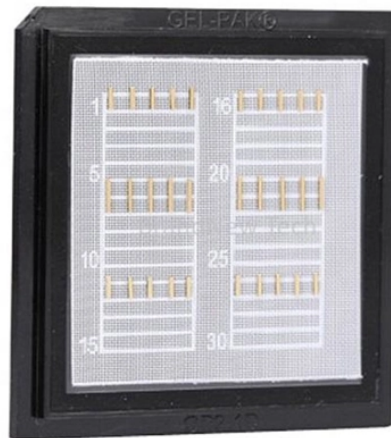

## Price of N-line for construction site distribution boxes

Heavy Duty Box with Lid, 11 x 18 x 12 Inch, Lid Marked: "Electric", Includes: Hex Bolts.

Browse our variety of underground junction boxes for your electrical and cable applications. You can request a quote through our website or contact us for pricing.

Length: 21.0mm  
Small end inner diameter: 2.0mm  
Large end inner diameter: 5.0/3.0mm  
Outer diameter: 5.9/6.8mm

Environmentally friendly, convenient, and naturally fire-resistant, they are ideal for projects that require cabling junction access. Our pull boxes and handholes are available in various sizes and shapes, ...