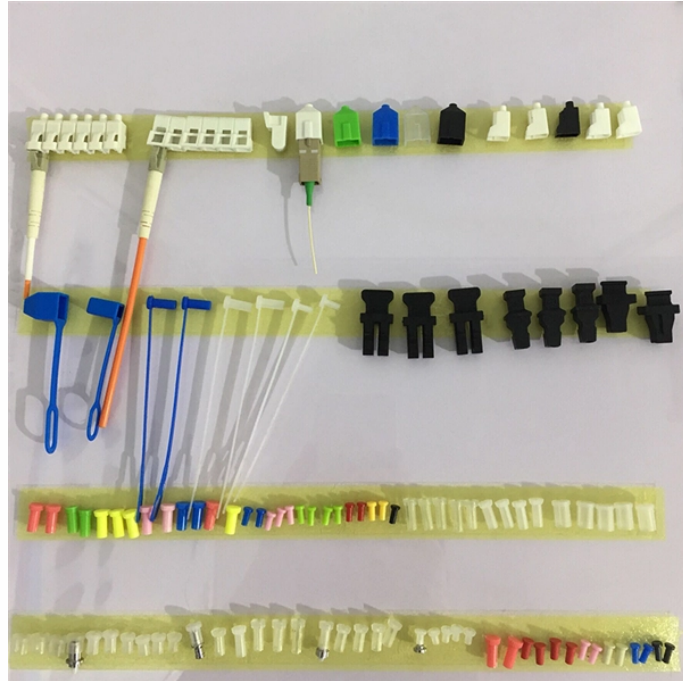

Price of Mesh Cable Tray Fixing Plate

Price of Mesh Cable Tray Fixing Plate

JLH Electric aims to provide competitive factory prices for their cable tray fitting accessories.

There are a large number of cable tray fittings that are made compatible with each type of tray. These fittings help in maintaining support of the cable tray system. Shop Graybar's collection of cable tray ...

Order your electro zinc plated Wire Mesh Cable Tray Fast Fix Splicer online today! NavePoint offers high-quality networking equipment at value prices, supported by excellent, responsive, personal ...

Cable Tray, 2" Depth x 4" Width x 10" Section, Material: Carbon Steel. Finish: Electroplated Zinc.

The Galixis Conduit Fixing Plate is designed for quick and convenient cable management. Featuring screw-less installation, this plate can be easily mounted at any position on a cable tray, allowing for ...

The Fast Fix Splicer easily connects to mesh cable trays and mounts to the ceiling. NavePoint Fast Fix Splicers are made of strong steel construction with a non-corrosive electro zinc plated finish to deliver ...