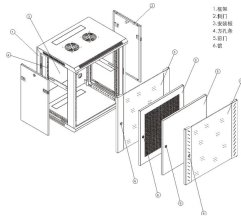

## Price of Level 3 Distribution Box with Level 2 Protection

Discover essential tips on how to determine the price of the distribution box for your power system needs.

Order Now MD125-380RCD - Main Distribution Box - RCD Protection Level by Power Distros and other 125A Input, Power, Power Distribution Boxes from Procom Middle East

Prices, Promotions, styles, and availability may vary. Our local stores do not honor online pricing. Prices and availability of products and services are subject to change without notice.

Our steel din rail box and din rail power distribution box are IP65 engineering grade waterproof, effectively blocking splashing water, rain, dust, snow, oil, UV rays and more.