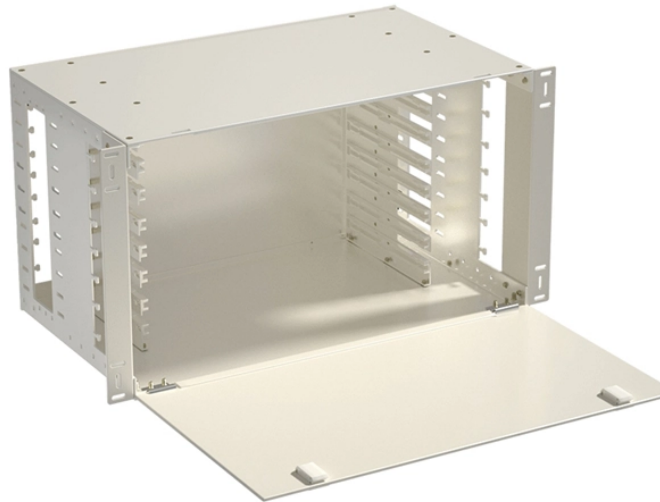

Price of Lao Pipeline Distribution Boxes

Price of Lao Pipeline Distribution Boxes

American Distribution Boxes are made of high-density polyethylene for years of dependable use. They are non-corrosive, strong, and lightweight for easy handling. Inlet and outlet elevations are positioned ...

Quality Laos power strips, in stock, for standard duty applications up to industrial applications. Versions designed for PDU power distribution purposes in data centers and server room applications.

Premium-Line FTTH distribution box is aim designed for multi-purpose applications in FTTH projects, the dual layer design supports direct termination, and also FTTH distributions via mini splitter built in, ...