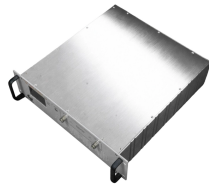

Price of Integrated Dedicated Emergency Power Supply

Price of Integrated Dedicated Emergency Power Supply

Once a failure occurs in the following table, the emergency power supply will enter the emergency state or close the output to ensure that the load is not damaged, and the inverter power supply itself is ...

Shop portable power stations and a variety of electrical products online at Lowes .

The LPS Series is designed to provide 750 to 1150 watts of emergency power to Incandescent, Fluorescent, Induction and/or LED fixtures. The LPS unit provides clean, sinusoidal AC output power ...