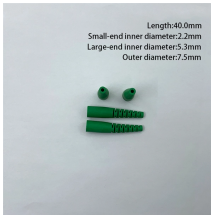

The E32-TC200 is a through-beam Photoelectric Sensor with M4 screw. The general purpose tough beam fiber-optic cable sensing head offers a wide variety of unique solutions for tough ...

Get Offers from Thousands of Fiber Optic Cable Supplier in Indonesia without Hassle!! Your request will be sent to several related sellers at once, saving you time in getting the best offers. Compare all ...

WFA14 Fiber Optical Cable Compatible most of strobes & lights. This fiber-optic cable resists bending and has improved light-conducting efficiency. Length: 2 meters / 6 feet.

Beli aneka Fiber Optic Cable Price online terlengkap dengan mudah, cepat & aman di Tokopedia. Tersedia aneka produk Fiber Optic Cable Price dari berbagai varian & model terlengkap.