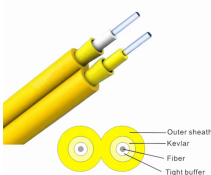

GYTS fiber cable is steel tape layered Loose tube cable. GYTS cable is with better side-pressure resistance, suitable for the scenes of high side-pressure requirements, such as overhead ...