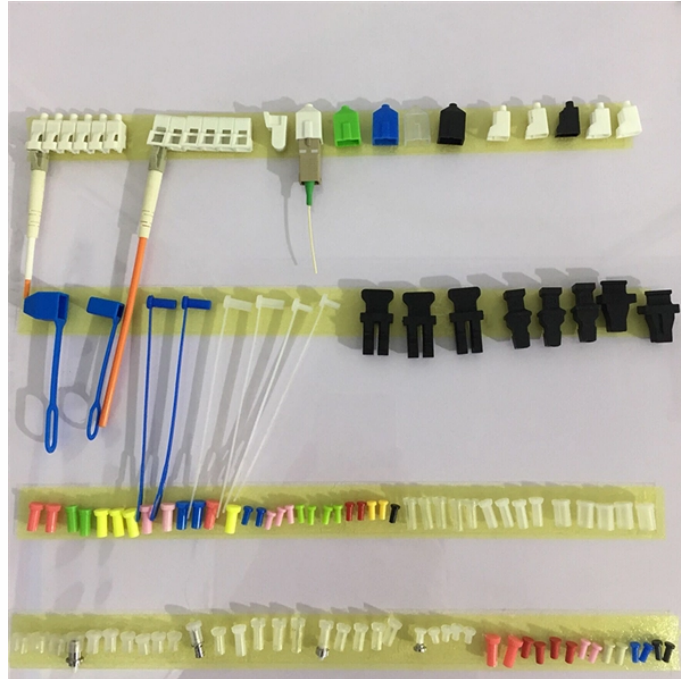

## Overview

A typical price for a Temporary Power Distribution is \$248 but can range from approximately \$62 to \$811. The Beetle Box Green from POWER ASSEMBLIES is an on-the-go stackable spider box that can be used to instantly provide essential power distribution using a 50 Amp 125/250-Volt California-style twist lock cord. The portable power distribution box features an overall 50 Amp 125/250-Volt rating with. High-Performance Power Distribution Box: Includes (1) 50A CS6375 twist-lock inlet, (1) 50A CS6375 outlet, and (6) 20A GFCI-protected duplex receptacles, perfect for reliable industrial, construction, and outdoor power needs. Enhanced Safety Features: Equipped with ground fault protection (GFCI). PACE Supply Corporation is a premier wholesale distributor headquartered in Rohnert Park, California. With over 1,500 employee-owners, 25+ wholesale locations, and 6 Premier Bath & Kitchen showroom. Business customers can apply for Net 30 —no fees, no interest, fast approval. With integrated GFCI protection and. The material you put in a GreenWaste Debris Box is brought to the state-of-the-art GreenWaste Zanker Resource Recovery Facility, which diverts over 75% of the material it processes for recycling. Each debris box rental is for one week. We deliver and pick up Monday through

## Price of Green Distribution Boxes for Construction Sites

The Beetle Box Green from POWER ASSEMBLIES is an on-the-go stackable spider box that can be used to instantly provide essential power distribution using a 50 Amp 125/250-Volt California-style ...

About this item High-Performance Power Distribution Box: Includes (1) 50A CS6375 twist-lock inlet, (1) 50A CS6375 outlet, and (6) 20A GFCI-protected duplex receptacles, perfect for reliable industrial, ...