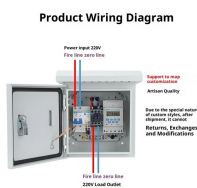

The fiber optic G.652 cable is a pivotal component in modern communication infrastructure. As the most widely deployed single-mode fiber, it is standardized by the ITU-T G652 specification and is ...