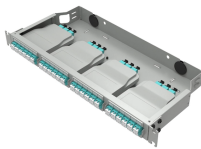

Optical Distribution Frames Optical Distribution Frame (ODF) is integrated components in any fiber management system to handle termination and cross-connection of cables. Pre-terminated ODFs ...