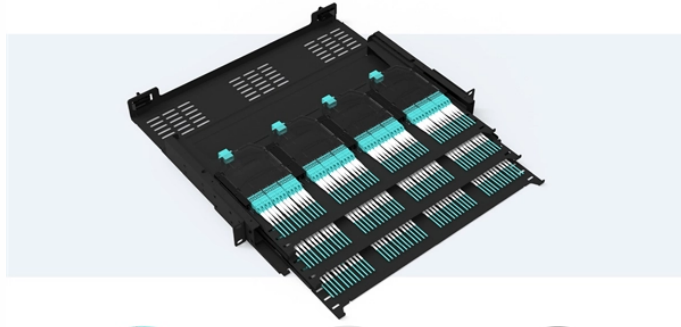

Price of Fiber Optic Corrosion Sensor

Pre-Terminated Patch Panel

- Standard 19" width
- Max 144 fibers in 1U
- Ultra-High Density Ready

Dual-rail, easy install & maintain

Lightweight ABS MPO cassette

Premium sheet metal with matte coating

Fiber optic sensors detect the presence of objects using highly focused light transmitted through a fiber optic cable and detected with a light sensor. Due to the light's tight focus, they can detect subtle or ...