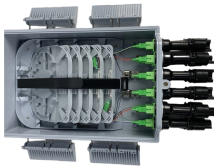

Price of Fiber Optic Connector Panel for Electrical Engineering

Price of Fiber Optic Connector Panel for Electrical Engineering

Fiber Optic Patch Panels comprise of various products that can support the optical fibers termination or fusion splicing works. They are usually deployed to store these optical splices in a safe manner.

Explore CommScope's efficient and scalable fiber splice panels designed for seamless connectivity. Accommodating LC, SC, and MTP/MPO connectors, these panels are ideal for data centers, ...

FS offers FHD® FAPs and FHU™ 1U fiber patch panel with LC, SC, MTP®/MPO connectors in singlemode/multimode fiber to deploy medium for high-density fiber optic network applications.