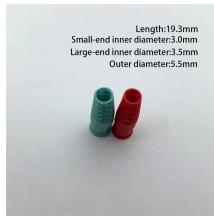

Shop DigiKey's large in-stock selection of Fiber Optic Connector Assemblies. View inventory, pricing and order now for same day shipping!