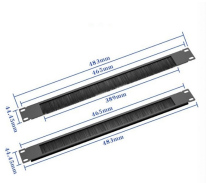

Price of Externally Exposed Circuit Breaker Distribution Box

Eaton Crouse-Hinds Series Eib Circuit Breaker Enclosure, 40A Through 100A, Without Circuit Breaker, Bolted/Ground Joint Cover Construction, Copper-Free Aluminum