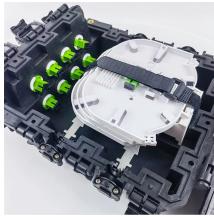

As one of the best Cable Tray Manufacturers in North Macedonia, we are trusted by people not only within the boundaries but even beyond that. Our custom-based products are able to match up your ...

This report analyzes the North Macedonian plastic cable trays and ducts market and its size, structure, production, prices, and trade. Visit to learn more.