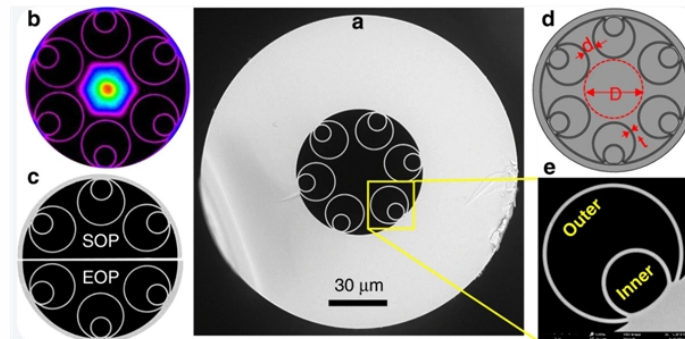

## Overview

Based on available supplier data, here is a comparison of notable E2000 connector offerings: Find top e2000 optical connectors with low insertion loss, high return loss, and push-pull locking. Compare verified suppliers, MOQs, and customization options. E2000 fiber optic connector Kit and products are more and more used in the communication filed because its good performance. one of the few fiber optic connectors featuring a spring-loaded shutter which fully protects the ferrule from dust and scratches. Splice cassettes come in two different sizes and can be stacked or hinged for easy access.

## Price of E2000 Anti-Cripling Connector for Botswana Campus Network

Designed to be the ultimate in optical fiber connectors, the E2000 connector exceeds all standards for connector performance and operation. Designed to be easy to terminate, the one piece ferrule ...

The E-2000® ETO connector is a sterilizable, non-magnetic fiber optic solution tailored for medical and MRI environments. Engineered with DIAMOND SA's signature precision, it offers exceptional optical ...

The E-2000™ Connector offers a spring-loaded shutter mechanism that protects the ferrule end-face from scratches and dust while locking out potentially eye damaging laser radiation.

E2000 3.0mm Connector The E2000 connector features a push-pull coupling mechanism and an automatic metal shutter within the connector, providing protection against dust and laser beams.