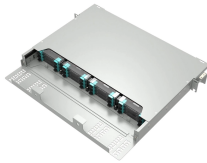

Price of Dual Switching Power Distribution Box

Dive into our online wholesale power distribution boxes products catalog on globalsources ! Source over 59 power distribution boxes for sale from manufacturers with factory direct prices, high quality & ...