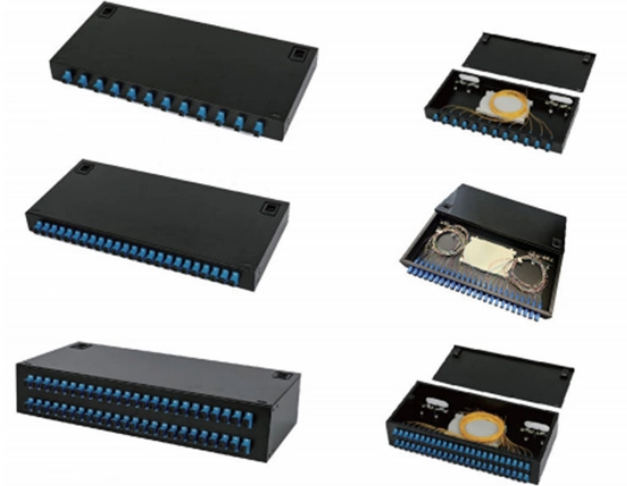

Price of Double-Layer External Distribution Box